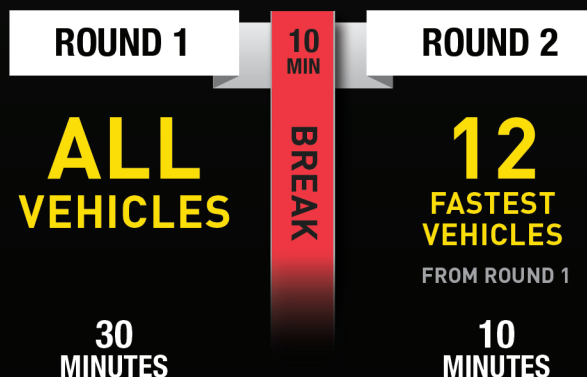

TRACKS LESS THAN 1.25 MILES