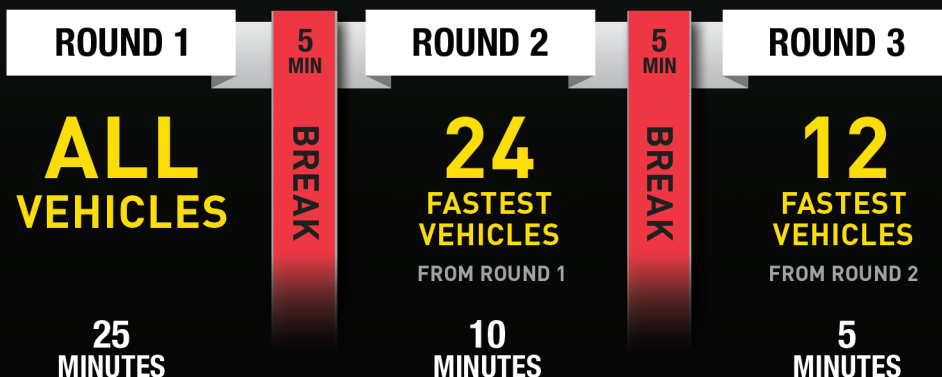

NEW NASCAR NATIONAL SERIES QUALIFYING FOR COORS LIGHT POLE AWARD

TRACKS 1.25 MILES AND LONGER

ATLANTA MOTOR SPEEDWAY / AUTO CLUB SPEEDWAY / CANADIAN TIRE MOTORSPORT PARK
 CHARLOTTE MOTOR SPEEDWAY / CHICAGOLAND SPEEDWAY / DARLINGTON RACEWAY
 DAYTONA INTERNATIONAL SPEEDWAY / GATEWAY MOTORSPORTS PARK / HOMESTEAD-MIAMI SPEEDWAY
 INDIANAPOLIS MOTOR SPEEDWAY / KANSAS SPEEDWAY / KENTUCKY SPEEDWAY
 LAS VEGAS MOTOR SPEEDWAY / MICHIGAN INTERNATIONAL SPEEDWAY / MID-OHIO / POCONO RACEWAY
 ROAD AMERICA / SONOMA RACEWAY / TALLADEGA SUPERSPEEDWAY / TEXAS MOTOR SPEEDWAY
 WATKINS GLEN INTERNATIONAL

TRACKS LESS THAN 1.25 MILES

BRISTOL MOTOR SPEEDWAY / DOVER INTERNATIONAL SPEEDWAY / IOWA SPEEDWAY
 MARTINSVILLE SPEEDWAY / NEW HAMPSHIRE MOTOR SPEEDWAY / PHOENIX INTERNATIONAL RACEWAY
 RICHMOND INTERNATIONAL RACEWAY

Coors LIGHT POLE

KEYSTONE LIGHT POLE

NASCAR